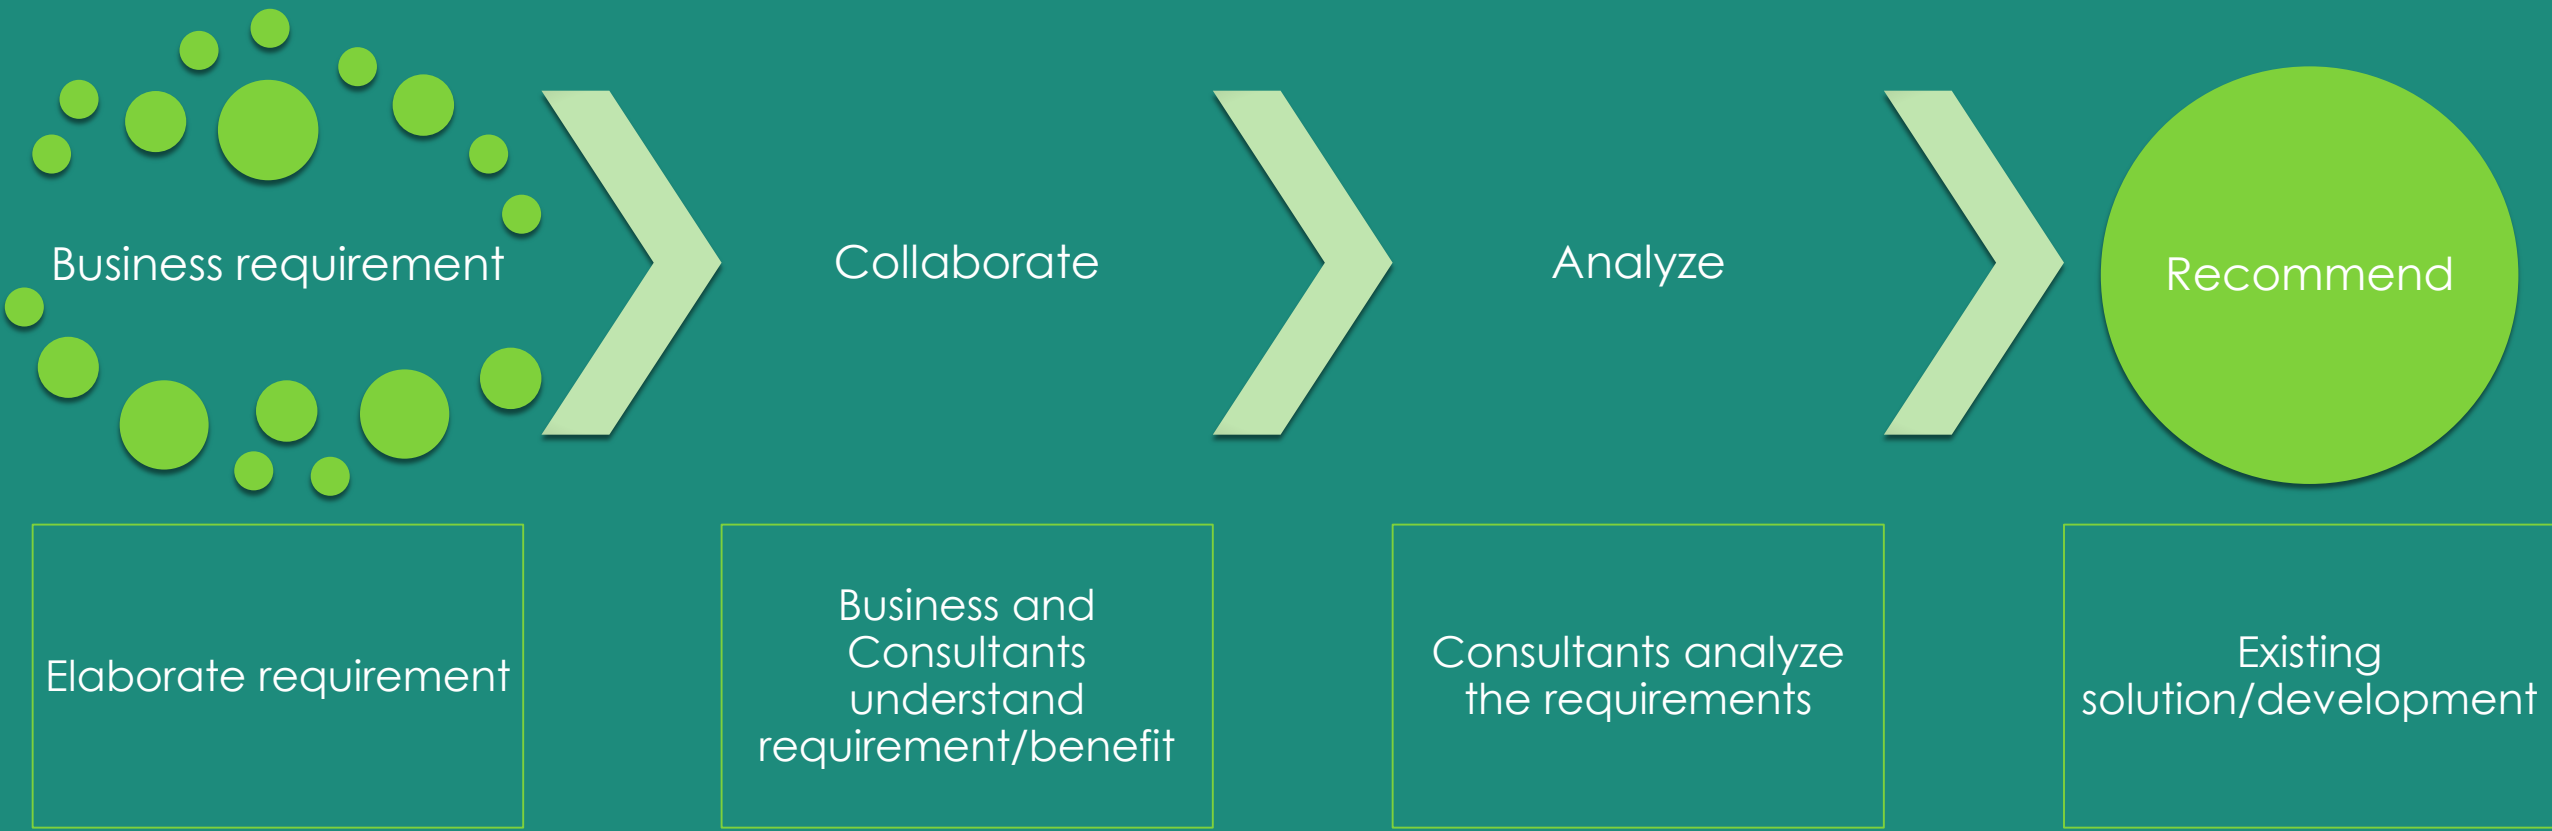

SAP Service on Demand

Service Offering

- Requirement to recommendation
- Requirement to resolution
- Issue to fix
- M & A roll-outs
- On Demand expertise consulting/support

Requirement to Recommendation

Requirement to Solution

Issue to Fix

Resource pool

Resource pool in DTC are located in Continent NA and consists of :

1. Project Manager

- Two resources who have worked as project managers in Leading IT consulting firms

2. SAP Functional Leads

- Four 10+ Years experienced Consultants who have great knowledge and experience in implementing and supporting SAP Business Best Practices

3. SAP ABAB Leads

- Experienced resources available on need basis to fulfil customer requirements

Operating Model

SAP ON DEMAND

Phase