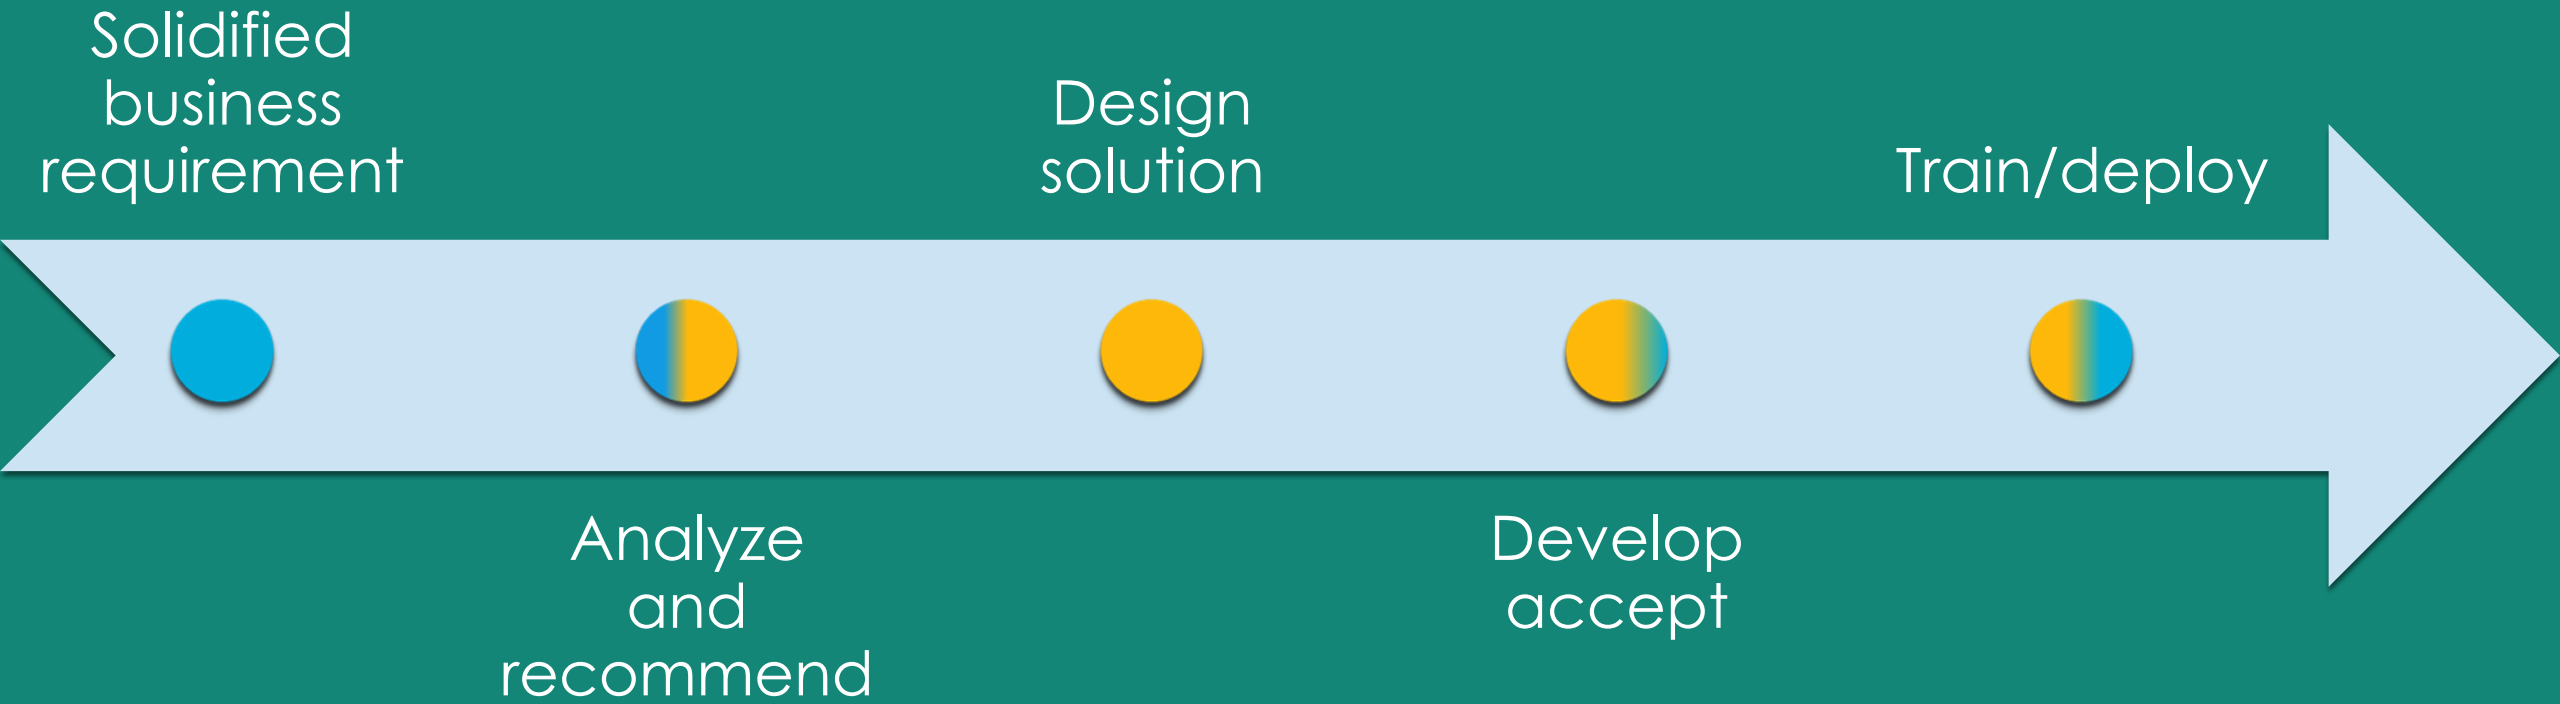

SAP Service on Demand

Service Offering

- Requirement to recommendation
- Requirement to resolution
- Issue to fix
- M & A roll-outs
- On Demand expertise consulting/support

Requirement to Recommendation

Requirement to Solution

Issue to Fix

Resource pool

Resource pool in DTC are located in Continent NA and consists of :

1. Project Manager

- Two resources who have worked as project managers in Leading IT consulting firms

2. SAP Functional Leads

Operating Model

SAP ON DEMAND

Phase